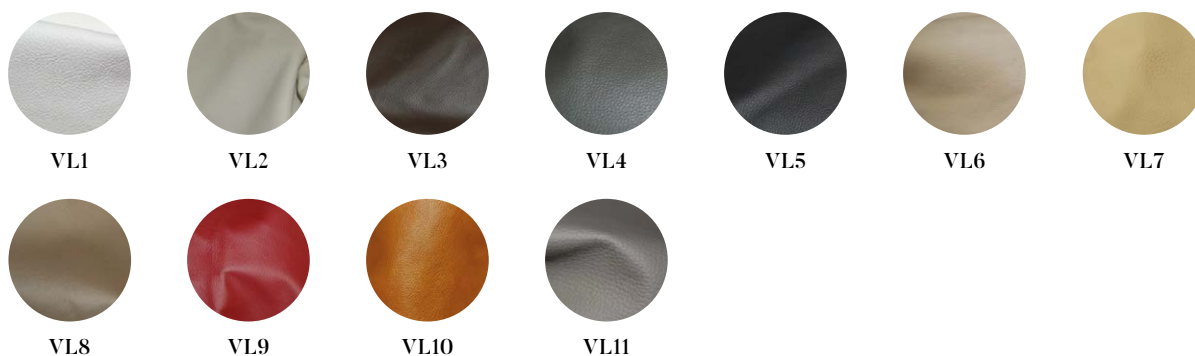

The bedside table is inspired by the weightless constructivist volumes, sets of levels and solid bodies in balance. An ensemble of metal and wood perfectly combined.

general color guide / luxe collection

fabrics

general color guide / luxe collection

leathers

woods

marbles

lacquer colors

*The above color guide of fabrics, leather, woods, marbles and lacquer colors, concerns the Luxe Collection as it is being presented in this catalogue. All of the Veseli products, can be customized in different dimensions, colors or materials, according to your special needs.