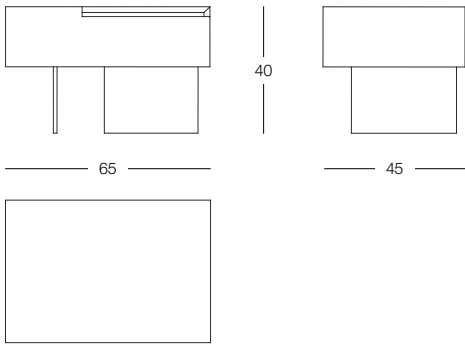

The bedside table is inspired by the weightless constructivist volumes, sets of levels and solid bodies in balance. An ensemble of metal and wood perfectly combined.

general color guide / luxe collection