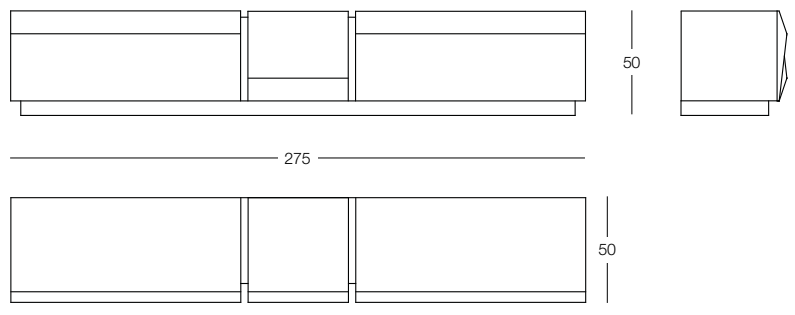

The TV sideboard plays with the different levels and the three asymmetric volumes that remind one of geological shapes but still with elegant wood finishes.

general color guide / luxe collection

fabrics