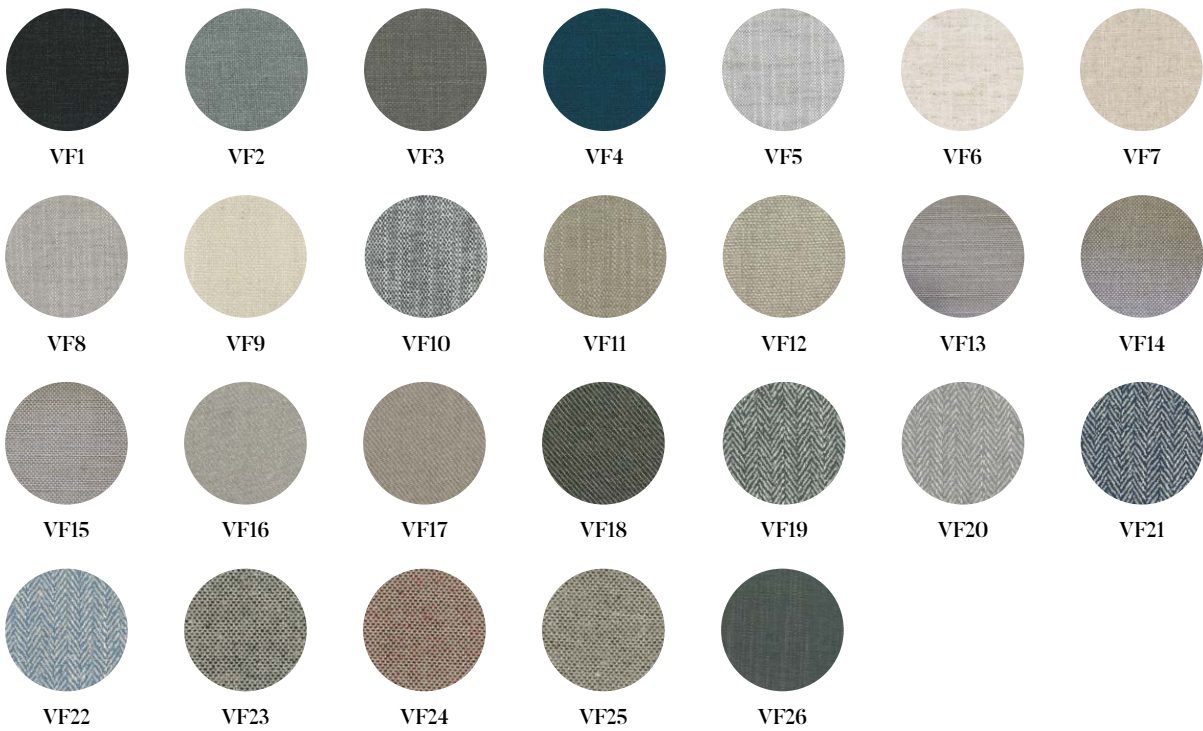

The console is based on constructivist forms with a rounded metal structure that elegantly joins the vertical and horizontal pieces of carved marbles.

general color guide / luxe collection

fabrics

general color guide / luxe collection

leathers

VL1

VL2

VL3

VL4

VL5

VL6

VL7

VM2

VM3

VM4

lacquer colors

VLC1

VLC2

VLC3

VLC4

VLC5

VLC6

VLC7

*The above color guide of fabrics, leather, woods, marbles and lacquer colors, concerns the Luxe Collection as it is being presented in this catalogue. All of the Veseli products, can be customized in different dimensions, colors or materials, according to your special needs.